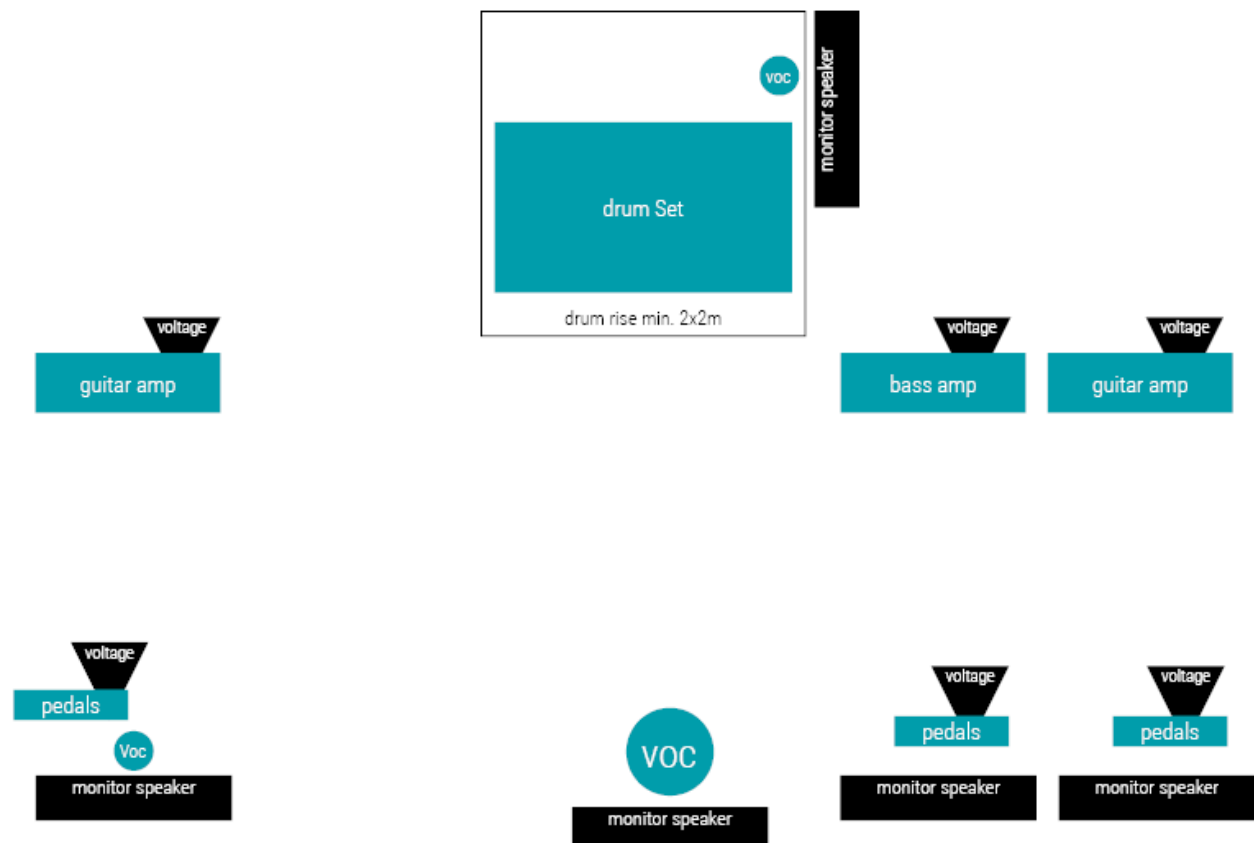

## Line-up

Main vocals  
Guitar with vocals  
Guitar  
Bass  
Drums with vocals

Possibly, we arrive with 1-5 more people for photos, helping etc.

We would like to fix a backdrop 2x3m (horizontal format) with our band logo just behind our back line and would very much appreciate if you can provide us the necessary infrastructure to do so.

### **Technical stage information**

We suggest the following channels required in the stage box. However, you can adjust the assignment as you see fit.

- 1 main vocals
- 2 guitar vocals
- 3 drum vocals
  
- 4 guitar microphone cabin 1
- 5 guitar microphone cabin 2
- 6 bass amp DI out
  
- 7 bass drum
- 8 snare drum
- 9 high tom
- 10 low tom
- 11 overhead 1 (our drummer plays with 2 crash cymbals, 1 ride cymbal, hi hat)
- 12 overhead 2
- 13 hi hat